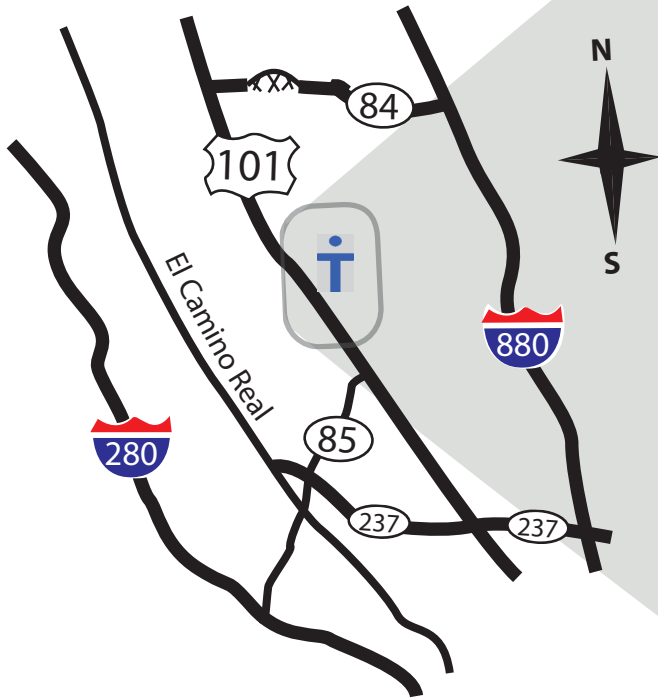

Experience Design Research Center
2535 Garcia Ave., Mountain View, CA 94043
Tel: 1 (800) 553-2207 Ext. 1
www.intuit.com/research
MVRResearch@intuit.com

From San Jose: Using 101 North

1. Take US-101 NORTH toward SAN FRANCISCO - go about 10.0 mi
2. Take the AMPHITHEATRE PARKWAY exit - go 0.3 mi
3. Take a quick **L** Left at the first light on GARCIA AVE - go 0.3 mi
4. Turn **L** Left into Intuit's parking lot for 2535 GARCIA AVE, BUILDING 1

From San Francisco: Using 101 South

1. Take US-101 SOUTH toward SAN JOSE - go about 33.0 mi
2. Take the SAN ANTONIO ROAD *NORTH* exit - go 0.5 mi
3. Turn **R** Right on BAYSHORE PKY - go 0.3 mi
4. Turn **L** Left on GARCIA AVE - go 0.3 mi
5. Turn **R** Right into Intuit's parking lot for 2535 GARCIA AVE, BUILDING 1

From East Bay: Using 880 South

1. Take the I-880 SOUTH exit toward SAN JOSE - go about 21.6 mi
2. Take the CA-84 WEST exit toward DUMBARTON BR - go 8.7 mi
3. Turn **L** Left on WILLOW RD - go 1.0 mi
4. Merge onto US-101 SOUTH toward SAN JOSE - go 4.2 mi
5. Take the SAN ANTONIO ROAD *NORTH* exit - go 0.5 mi
6. Turn **R** Right on BAYSHORE PKY - go 0.3 mi
7. Turn **L** Left on GARCIA AVE - go 0.3 mi
8. Turn **R** Right into Intuit's parking lot for 2535 GARCIA AVE, BUILDING 1

Special note if you plan to depart via 101 South

Be aware that there is no on-ramp to 101 South from San Antonio. If you need to take 101 South, turn right onto Garcia Ave when you leave our driveway. Follow Garcia Ave until the first traffic light. Turn right onto Rengstorff Ave. Continue over the freeway, and at the first light, turn left onto 101 South.