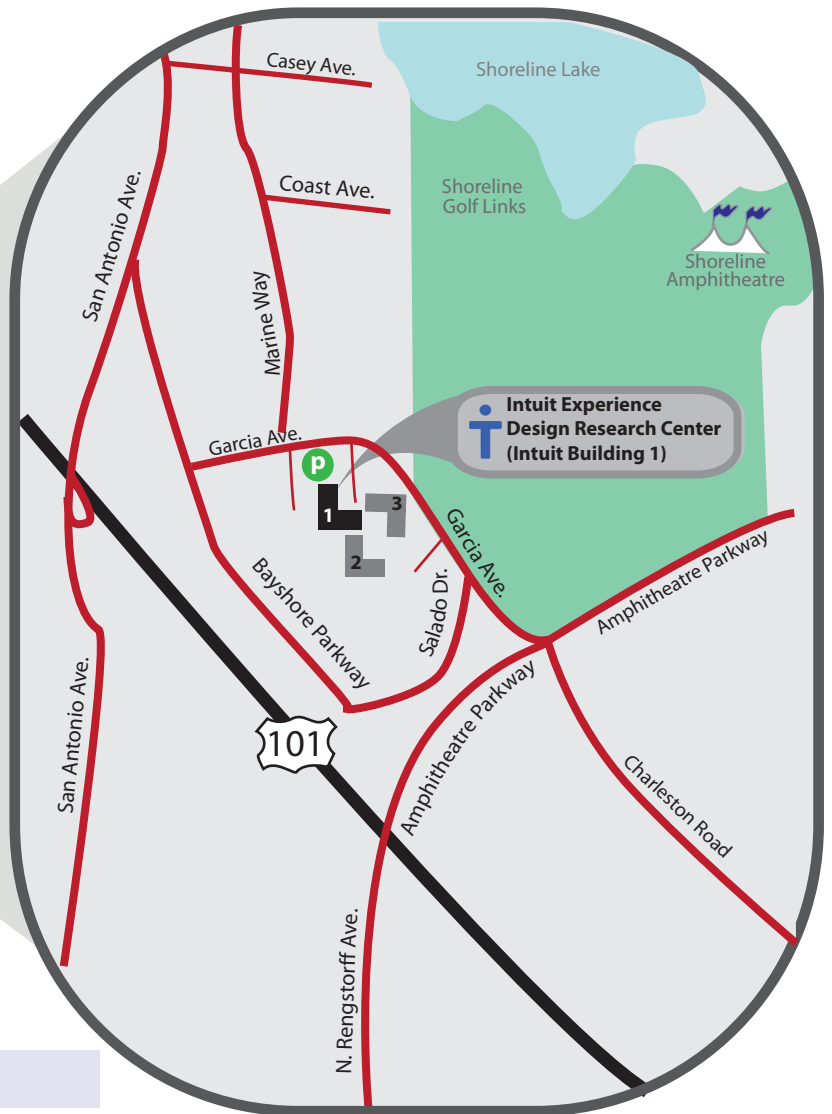

Experience Design Research Center
2535 Garcia Ave., Mountain View, CA 94043
Tel: 1 (800) 553-2207 Ext. 1
www.intuit.com/research
MVRResearch@intuit.com

From San Jose: Using 101 North

1. Take US-101 NORTH toward SAN FRANCISCO - go about 10.0 mi
2. Take the AMPHITHEATRE PARKWAY exit - go 0.3 mi
3. Take a quick **L** Left at the first light on GARCIA AVE - go 0.3 mi
4. Turn **L** Left into Intuit's parking lot for 2535 GARCIA AVE, BUILDING 1

From San Francisco: Using 101 South

1. Take US-101 SOUTH toward SAN JOSE - go about 33.0 mi
2. Take the SAN ANTONIO ROAD *NORTH* exit - go 0.5 mi
3. Turn **R** Right on BAYSHORE PKY - go 0.3 mi
4. Turn **L** Left on GARCIA AVE - go 0.3 mi
5. Turn **R** Right into Intuit's parking lot for 2535 GARCIA AVE, BUILDING 1

From East Bay: Using 880 South

1. Take the I-880 SOUTH exit toward SAN JOSE - go about 21.6 mi
2. Take the CA-84 WEST exit toward DUMBARTON BR - go 8.7 mi
3. Turn **L** Left on WILLOW RD - go 1.0 mi
4. Merge onto US-101 SOUTH toward SAN JOSE - go 4.2 mi
5. Take the SAN ANTONIO ROAD *NORTH* exit - go 0.5 mi
6. Turn **R** Right on BAYSHORE PKY - go 0.3 mi
7. Turn **L** Left on GARCIA AVE - go 0.3 mi
8. Turn **R** Right into Intuit's parking lot for 2535 GARCIA AVE, BUILDING 1

Special note if you plan to depart via 101 South

Be aware that there is no on-ramp to 101 South from San Antonio. If you need to take 101 South, turn right onto Garcia Ave when you leave our driveway. Follow Garcia Ave until the first traffic light. Turn right onto Rengstorff Ave. Continue over the freeway, and at the first light, turn left onto 101 South.